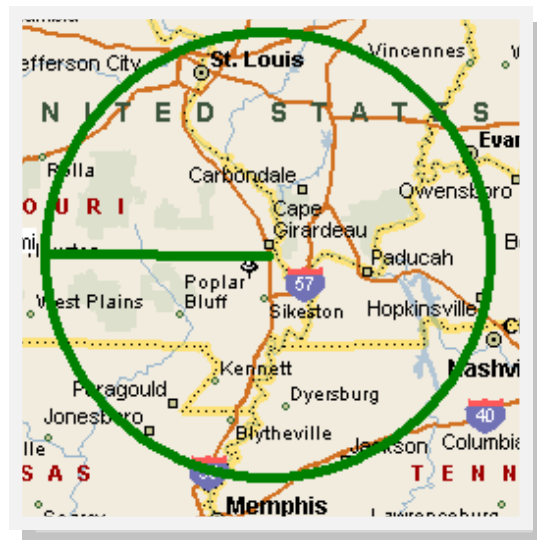

Emergency Response Service

- * Rail, River, and Road
- * Highway and Industrial Incidents
- * Spill Clean-up
- * Decontamination
- * Mercury Spill Clean-up

24 hour EMERGENCY RESPONSE services.

Our team will contain the release & evaluate the site quickly, efficiently, and safely to minimize environmental impact.